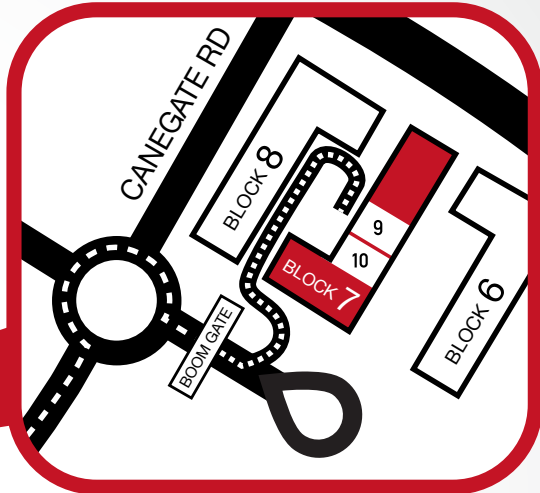

Umhlanga  
Mt. Edgecombe  
Phoenix (North)

M41

OUTER RING ROAD

N2

MILLENNIUM  
BRIDGE

- TURN LEFT IMMEDIATELY AFTER THE BOOM GATE, into the small side-road marked '←ENTRY'.
- Follow the road between Block 7 & 8 .
- Up the ramp to Block 7.
- Look up! We're on the second floor.

**Public  
Address**

**Creative Brand Campaigning**

Suite 9 & 10, Block 7 Holwood Park,  
Holwood Crescent (off Canegate Road),  
Umhlanga Ridge.  
Tel: 031 566 4330  
[www.publicaddress.co.za](http://www.publicaddress.co.za)